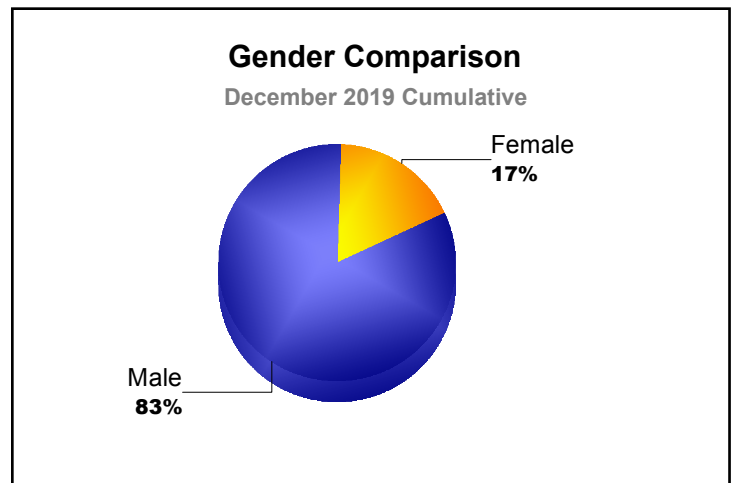

Year	New Clubs	Dropped Clubs	Gain/ Loss Clubs	New Members	Charter Members	Reinstate Members	Transfer Members	Total Member Added	Total Members Dropped	Gain/ Loss Members
2015-2016	0	0	0	38	0	0	0	38	-26	12
2016-2017	0	0	0	46	0	4	1	51	-46	5
2017-2018	0	0	0	50	1	14	1	66	-51	15
2018-2019	0	0	0	28	0	0	3	31	-37	-6
2019-2020	0	0	0	17	0	0	0	17	-27	-10
Average	0	0	0	36	0	4	1	41	-37	3