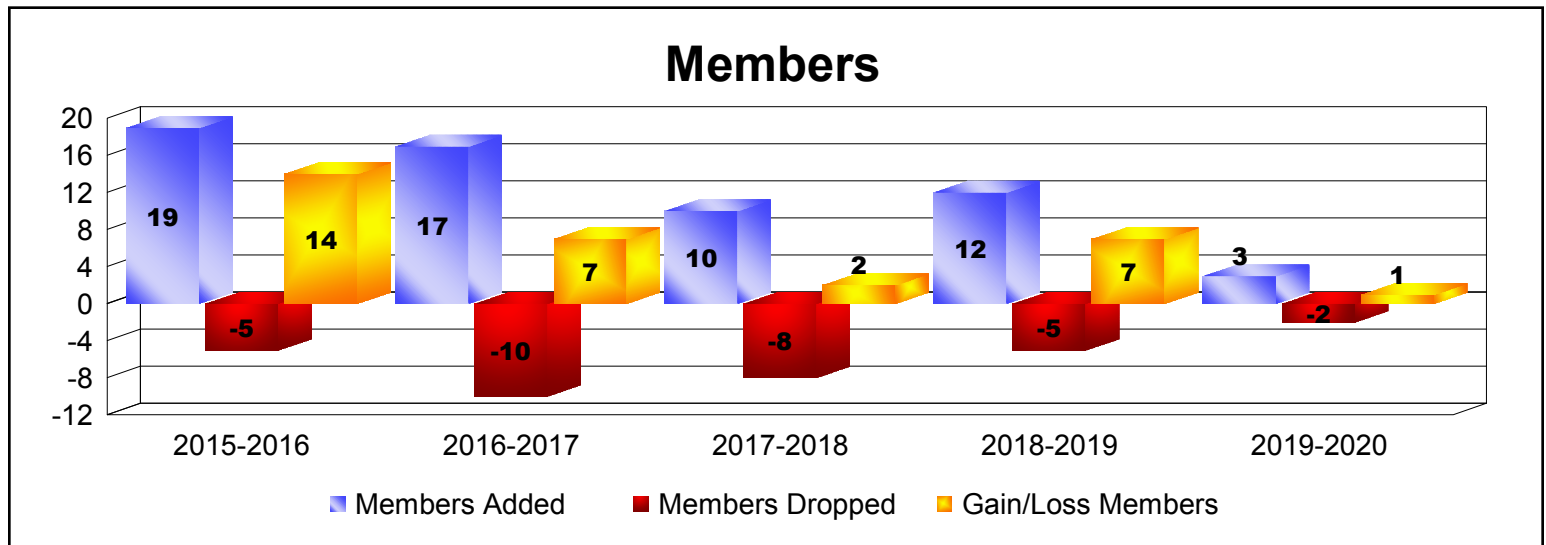

Year	New Clubs	Dropped Clubs	Gain/ Loss Clubs	New Members	Charter Members	Reinstate Members	Transfer Members	Total Member Added	Total Members Dropped	Gain/ Loss Members
2015-2016	0	0	0	38	0	0	0	38	-26	12
2016-2017	0	0	0	46	0	4	1	51	-46	5
2017-2018	0	0	0	50	1	14	1	66	-51	15
2018-2019	0	0	0	28	0	0	3	31	-37	-6
2019-2020	0	0	0	17	0	0	0	17	-27	-10
Average	0	0	0	36	0	4	1	41	-37	3

Year	New Clubs	Dropped Clubs	Gain/ Loss Clubs	New Members	Charter Members	Reinstate Members	Transfer Members	Total Member Added	Total Members Dropped	Gain/ Loss Members
2015-2016	0	0	0	19	0	0	0	19	-5	14
2016-2017	0	0	0	16	0	1	0	17	-10	7
2017-2018	0	0	0	10	0	0	0	10	-8	2
2018-2019	0	0	0	11	0	0	1	12	-5	7
2019-2020	0	0	0	3	0	0	0	3	-2	1
Average	0	0	0	12	0	0	0	12	-6	6