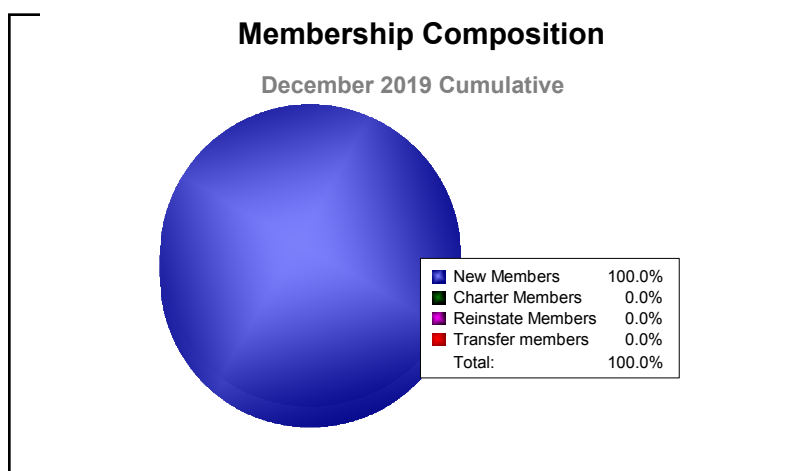

Year	New Clubs	Dropped Clubs	Gain/ Loss Clubs	New Members	Charter Members	Reinstate Members	Transfer Members	Total Member Added	Total Members Dropped	Gain/ Loss Members
2015-2016	0	0	0	38	0	0	0	38	-26	12
2016-2017	0	0	0	46	0	4	1	51	-46	5
2017-2018	0	0	0	50	1	14	1	66	-51	15
2018-2019	0	0	0	28	0	0	3	31	-37	-6
2019-2020	0	0	0	17	0	0	0	17	-27	-10
Average	0	0	0	36	0	4	1	41	-37	3

Year	New Clubs	Dropped Clubs	Gain/ Loss Clubs	New Members	Charter Members	Reinstate Members	Transfer Members	Total Member Added	Total Members Dropped	Gain/ Loss Members
2015-2016	0	0	0	19	0	0	0	19	-5	14
2016-2017	0	0	0	16	0	1	0	17	-10	7
2017-2018	0	0	0	10	0	0	0	10	-8	2
2018-2019	0	0	0	11	0	0	1	12	-5	7
2019-2020	0	0	0	3	0	0	0	3	-2	1
Average	0	0	0	12	0	0	0	12	-6	6