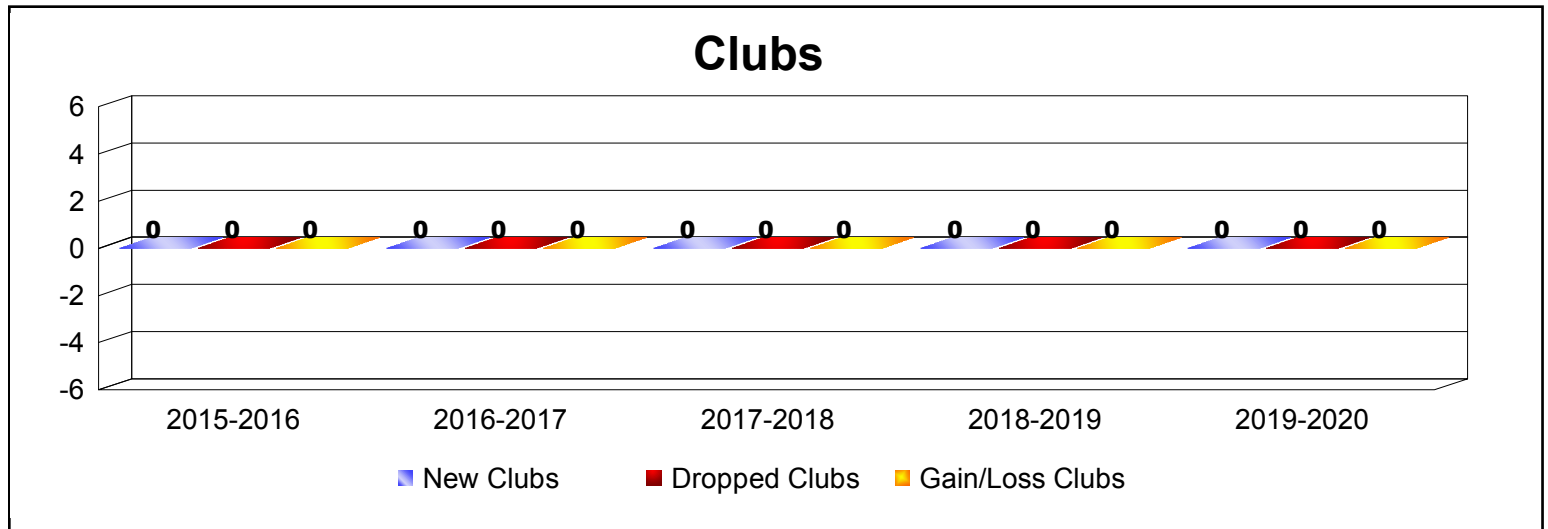

Year	New Clubs	Dropped Clubs	Gain/ Loss Clubs	New Members	Charter Members	Reinstate Members	Transfer Members	Total Member Added	Total Members Dropped	Gain/ Loss Members
2015-2016	0	0	0	38	0	0	0	38	-26	12
2016-2017	0	0	0	46	0	4	1	51	-46	5
2017-2018	0	0	0	50	1	14	1	66	-51	15
2018-2019	0	0	0	28	0	0	3	31	-37	-6
2019-2020	0	0	0	17	0	0	0	17	-27	-10
Average	0	0	0	36	0	4	1	41	-37	3

Year	New Clubs	Dropped Clubs	Gain/ Loss Clubs	New Members	Charter Members	Reinstate Members	Transfer Members	Total Member Added	Total Members Dropped	Gain/ Loss Members
2015-2016	0	0	0	19	0	0	0	19	-5	14
2016-2017	0	0	0	16	0	1	0	17	-10	7
2017-2018	0	0	0	10	0	0	0	10	-8	2
2018-2019	0	0	0	11	0	0	1	12	-5	7
2019-2020	0	0	0	3	0	0	0	3	-2	1
Average	0	0	0	12	0	0	0	12	-6	6

Year	New Clubs	Dropped Clubs	Gain/ Loss Clubs	New Members	Charter Members	Reinstate Members	Transfer Members	Total Member Added	Total Members Dropped	Gain/ Loss Members
2015-2016	0	-2	-2	68	0	7	3	78	-164	-86
2016-2017	1	0	1	130	25	10	14	179	-143	36
2017-2018	1	0	1	125	24	17	6	172	-171	1
2018-2019	0	-1	-1	106	0	6	7	119	-131	-12
2019-2020	0	0	0	36	1	3	9	49	-86	-37
Average	0	-1	0	93	10	9	8	119	-139	-20