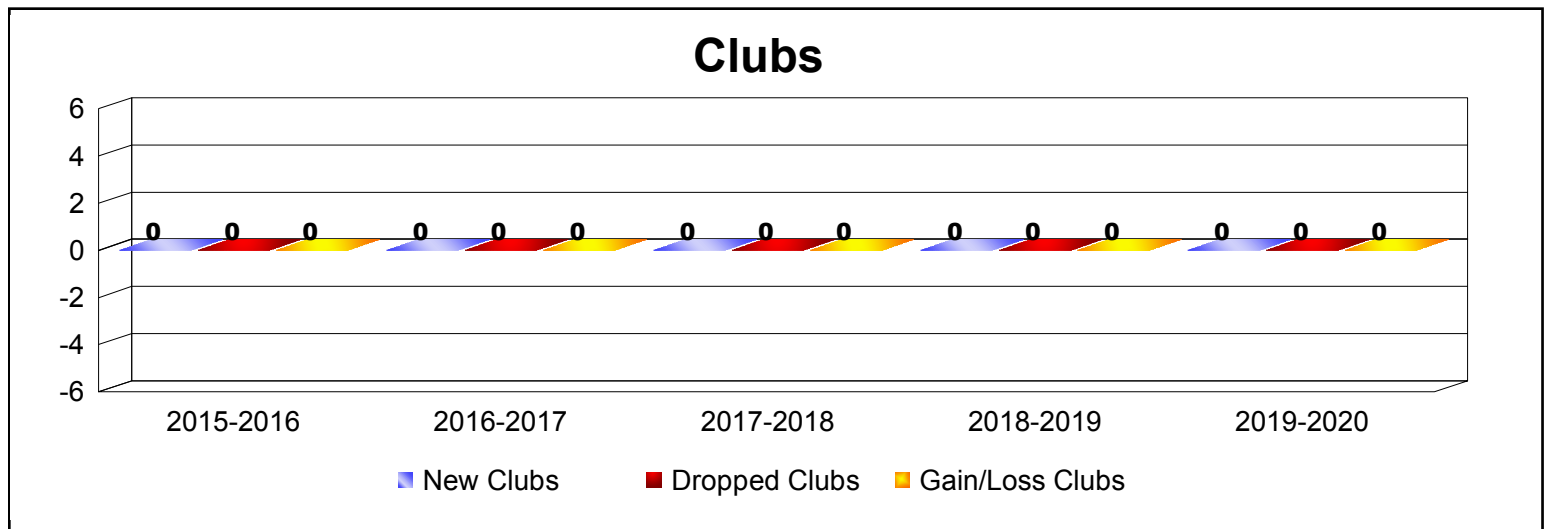

Year	New Clubs	Dropped Clubs	Gain/ Loss Clubs	New Members	Charter Members	Reinstate Members	Transfer Members	Total Member Added	Total Members Dropped	Gain/ Loss Members
2015-2016	0	0	0	38	0	0	0	38	-26	12
2016-2017	0	0	0	46	0	4	1	51	-46	5
2017-2018	0	0	0	50	1	14	1	66	-51	15
2018-2019	0	0	0	28	0	0	3	31	-37	-6
2019-2020	0	0	0	17	0	0	0	17	-27	-10
Average	0	0	0	36	0	4	1	41	-37	3

Year	New Clubs	Dropped Clubs	Gain/ Loss Clubs	New Members	Charter Members	Reinstate Members	Transfer Members	Total Member Added	Total Members Dropped	Gain/ Loss Members
2015-2016	0	0	0	19	0	0	0	19	-5	14
2016-2017	0	0	0	16	0	1	0	17	-10	7
2017-2018	0	0	0	10	0	0	0	10	-8	2
2018-2019	0	0	0	11	0	0	1	12	-5	7
2019-2020	0	0	0	3	0	0	0	3	-2	1
Average	0	0	0	12	0	0	0	12	-6	6