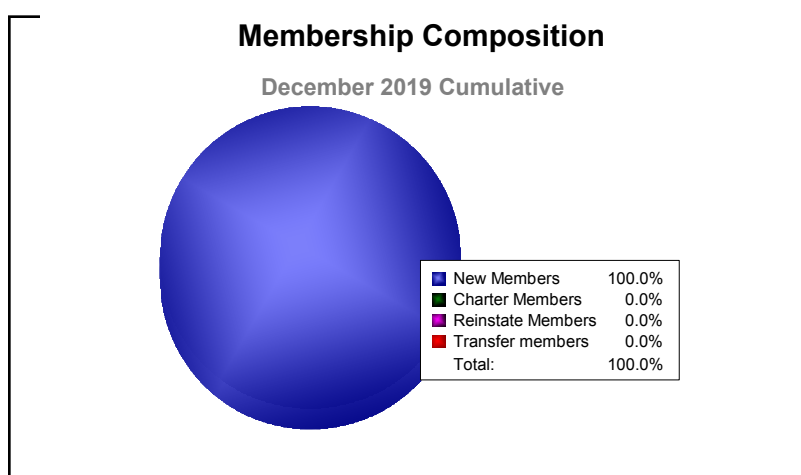

Year	New Clubs	Dropped Clubs	Gain/ Loss Clubs	New Members	Charter Members	Reinstate Members	Transfer Members	Total Member Added	Total Members Dropped	Gain/ Loss Members
2015-2016	0	0	0	38	0	0	0	38	-26	12
2016-2017	0	0	0	46	0	4	1	51	-46	5
2017-2018	0	0	0	50	1	14	1	66	-51	15
2018-2019	0	0	0	28	0	0	3	31	-37	-6
2019-2020	0	0	0	17	0	0	0	17	-27	-10
Average	0	0	0	36	0	4	1	41	-37	3

Year	New Clubs	Dropped Clubs	Gain/ Loss Clubs	New Members	Charter Members	Reinstate Members	Transfer Members	Total Member Added	Total Members Dropped	Gain/ Loss Members
2015-2016	0	0	0	19	0	0	0	19	-5	14
2016-2017	0	0	0	16	0	1	0	17	-10	7
2017-2018	0	0	0	10	0	0	0	10	-8	2
2018-2019	0	0	0	11	0	0	1	12	-5	7
2019-2020	0	0	0	3	0	0	0	3	-2	1
Average	0	0	0	12	0	0	0	12	-6	6