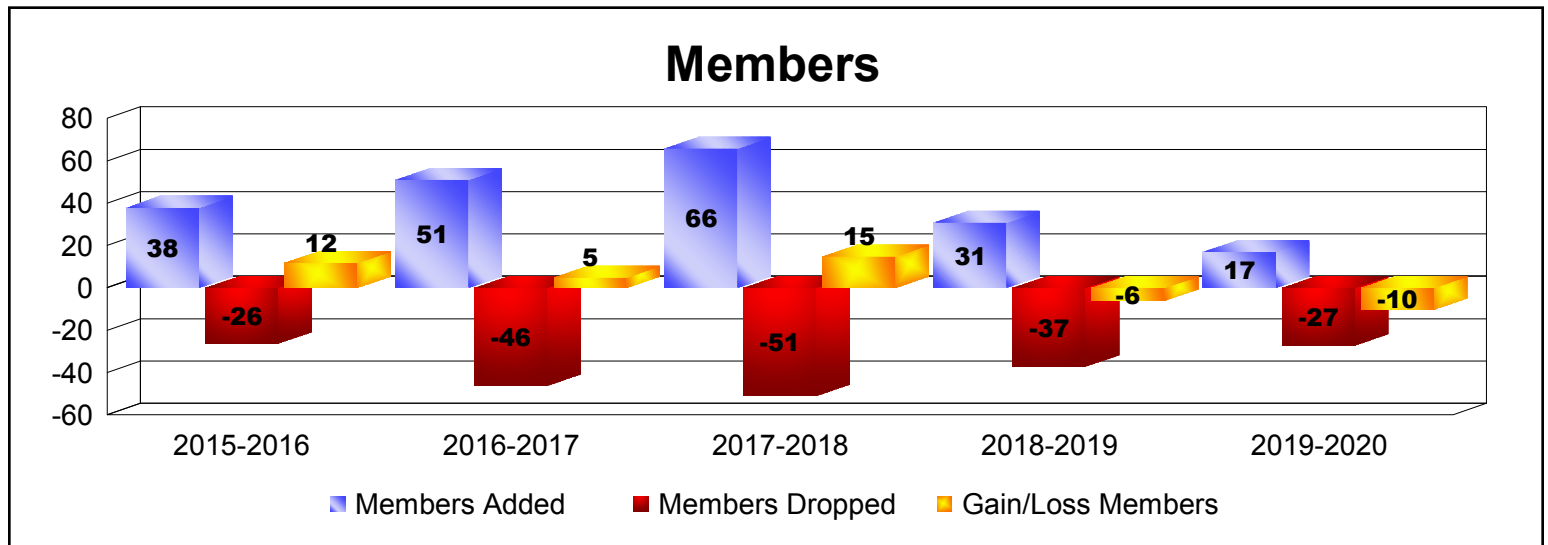

Year	New Clubs	Dropped Clubs	Gain/ Loss Clubs	New Members	Charter Members	Reinstate Members	Transfer Members	Total Member Added	Total Members Dropped	Gain/ Loss Members
2015-2016	0	0	0	38	0	0	0	38	-26	12
2016-2017	0	0	0	46	0	4	1	51	-46	5
2017-2018	0	0	0	50	1	14	1	66	-51	15
2018-2019	0	0	0	28	0	0	3	31	-37	-6
2019-2020	0	0	0	17	0	0	0	17	-27	-10
Average	0	0	0	36	0	4	1	41	-37	3

Year	New Clubs	Dropped Clubs	Gain/ Loss Clubs	New Members	Charter Members	Reinstate Members	Transfer Members	Total Member Added	Total Members Dropped	Gain/ Loss Members
2015-2016	0	0	0	19	0	0	0	19	-5	14
2016-2017	0	0	0	16	0	1	0	17	-10	7
2017-2018	0	0	0	10	0	0	0	10	-8	2
2018-2019	0	0	0	11	0	0	1	12	-5	7
2019-2020	0	0	0	3	0	0	0	3	-2	1
Average	0	0	0	12	0	0	0	12	-6	6